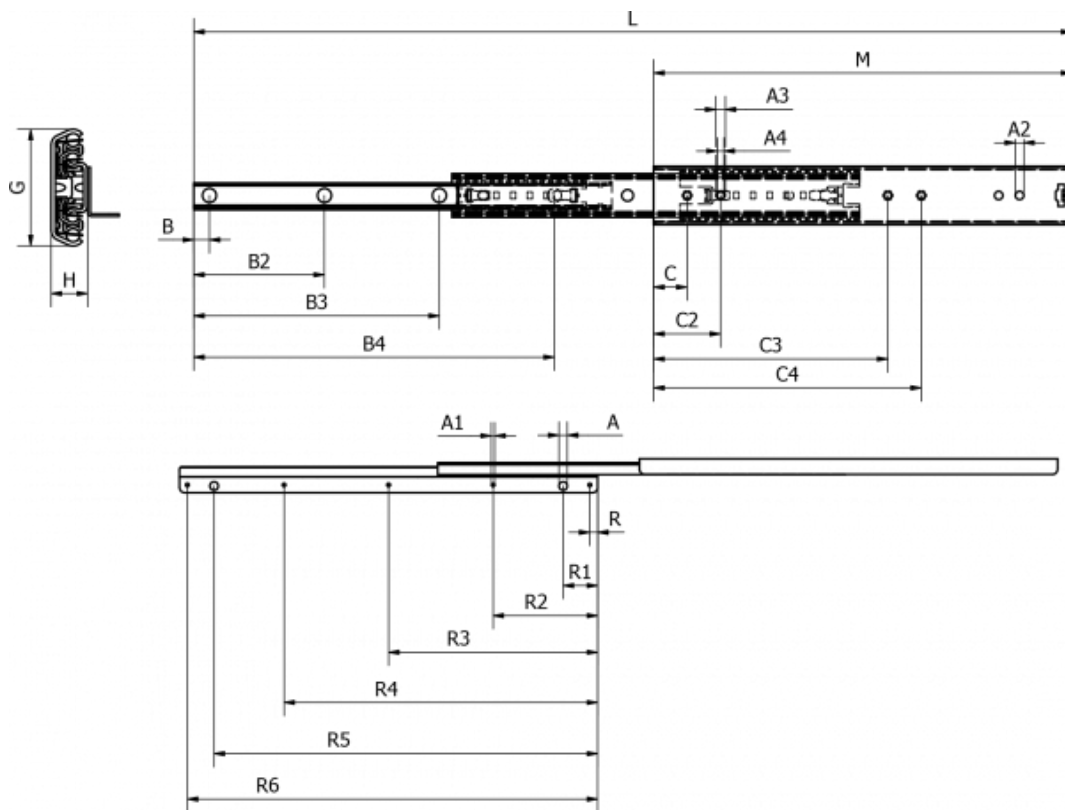

# Data Sheet

Article number: 11112S82

Description: Thomas Regout Telescopic Slide 11112S69 ULF HD F, 3-piece  
Length 800 mm / load cap. 121 kg / extension 800 mm

## Measures

A	B4	Load capacity side mounted	R6
A1	C	M	
A2	C2	R	
A3	C3	R1	
A4	C4	R2	
B	G	R3	
B2	H	R4	
B3	L	R5	